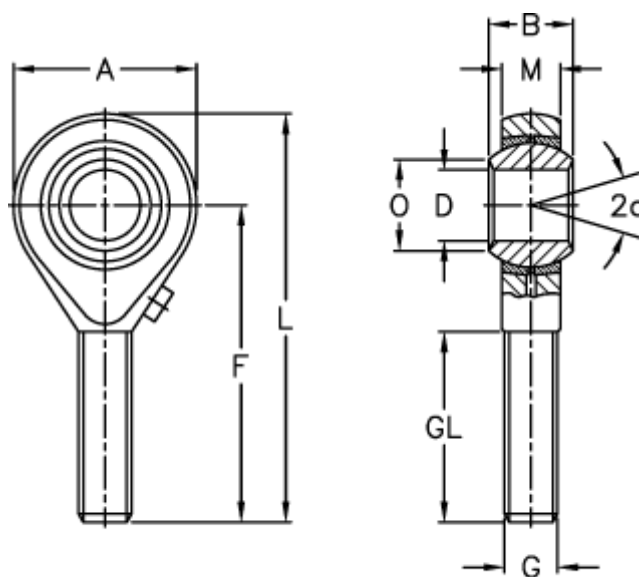

Data Sheet

Article number: 5430091615

Description: LDK Rod end POS 16/F1
M16x1,5

Measures

A	= 38	L	= 85
a (degrees)	= 15	M	= 15.00
B	= 21	O	= 19.30
D	= 16	Static load C0 (kN)	= 36.0
Dynamic load C (kN)	= 16.0	Weight (g)	= 185
F	= 66		
g	= M16x1,5		
GL	= 40		